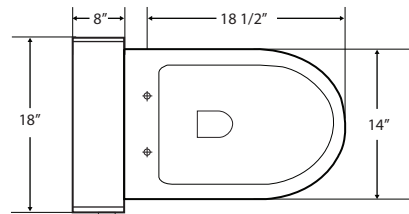

Included Accessories

- Side bolt cover parts
- Tank lid with chrome actuator push buttons
- Toilet seat with quick-release slow-close hinges
- Wax ring and toilet bolts