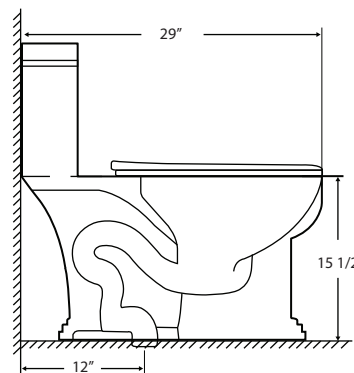

Features

- Glazed ceramic one piece toilet
- Soft Close Seat
- Standard 15.5" comfort height
- Elongated bowl
- Glazed skirted trapway
- Installation access
- 12" Rough-in
- Floor mount installation
- High Performance Flush System
0.8 / 1.28 Gallons per Flush (GPF)
- Chrome side lever / Chrome actuator
- Quick-release soft close seat

Specifications

- 1.28 Gallons Per Flush (GPF)
- Available in Dual Flush / Side Flush
- 12" Rough-in
- Floor mount
- Elongated bowl
- 15.5" Bowl height
- Glazed ceramic
- One Year Limited Warranty
- Factory flush-tested
- **Product Weight:** 109 lbs.
- **L:** 29" x **W:** 18" x **H:** 28.75"

Included Accessories

- Side bolt cover parts
- Tank lid with chrome actuator push buttons
- Toilet seat with quick-release slow-close hinges
- Wax ring and toilet bolts

Parts

- SM-TPT21 : Fill Valve
- SM-TPT22 : Flush Valve
- SM-TPT23 : Side Lever
- SM-TTL14 : Tank Lid
- SM-QRS14 : Toilet Seat