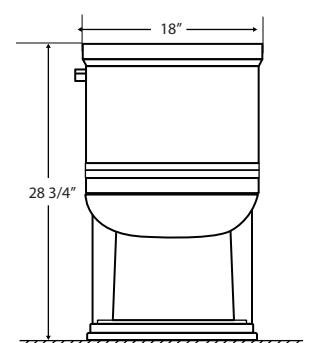

Features

- Glazed ceramic one piece toilet
- Soft Close Seat
- Standard 15.5" comfort height
- Elongated bowl
- Glazed skirted trapway
- Installation access
- 12" Rough-in
- Floor mount installation
- High Performance Flush System
0.8 / 1.28 Gallons per Flush (GPF)
- Chrome side lever / Chrome actuator
- Quick-release soft close seat

Specifications

- 1.28 Gallons Per Flush (GPF)
- Available in Dual Flush / Side Flush
- 12" Rough-in
- Floor mount
- Elongated bowl
- 15.5" Bowl height
- Glazed ceramic
- One Year Limited Warranty
- Factory flush-tested
- **Product Weight:** 109 lbs.
- **L:** 29" x **W:** 18" x **H:** 28.75"

Included Accessories

- Side bolt cover parts
- Tank lid with chrome actuator push buttons
- Toilet seat with quick-release slow-close hinges
- Wax ring and toilet bolts

Parts

- SM-TPT21 : Fill Valve
- SM-TPT22 : Flush Valve
- SM-TPT23 : Side Lever
- SM-TTL14 : Tank Lid
- SM-QRS14 : Toilet Seat